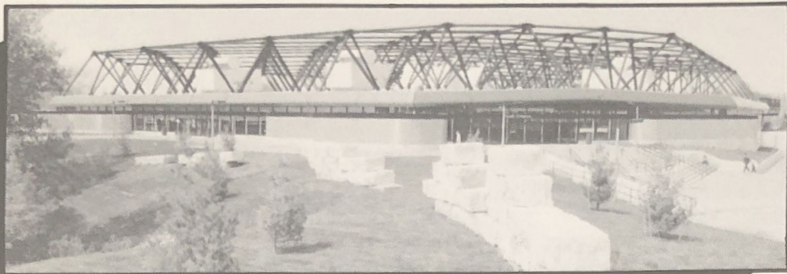

Call Your Local Cable Operator And Ask for SportsVision!

CARVER-HAWKEYE ARENA

The Iowa women's basketball team plays its home games in Carver-Hawkeye Arena, the University's \$17 million basketball, volleyball, and wrestling facility.