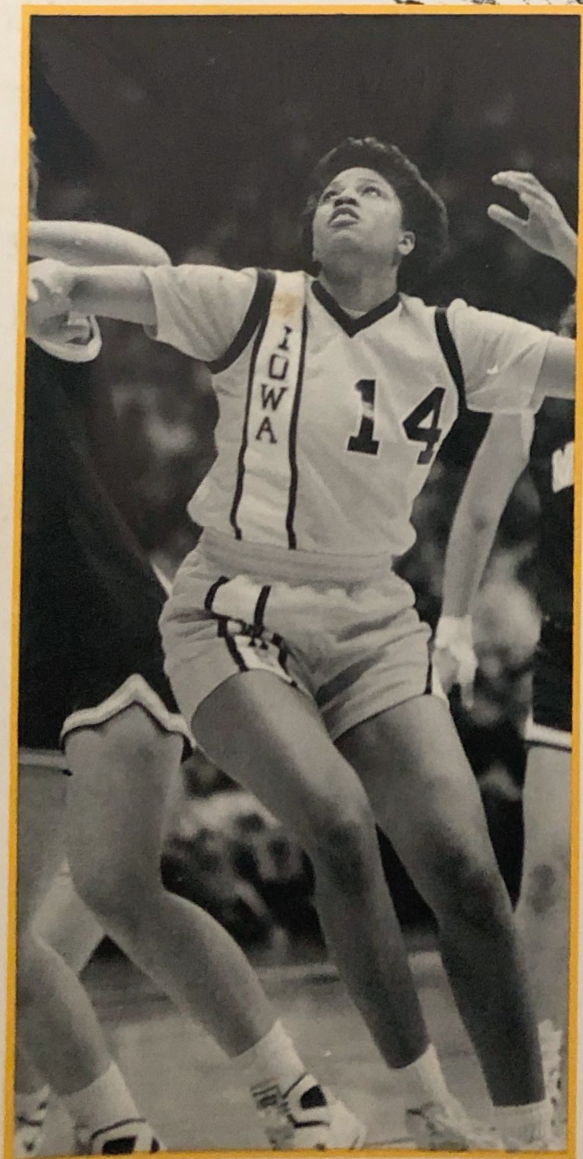

Felicia Hall

MICHIGAN
JANUARY 6, 1989
CARVER-HAWKEYE ARENA