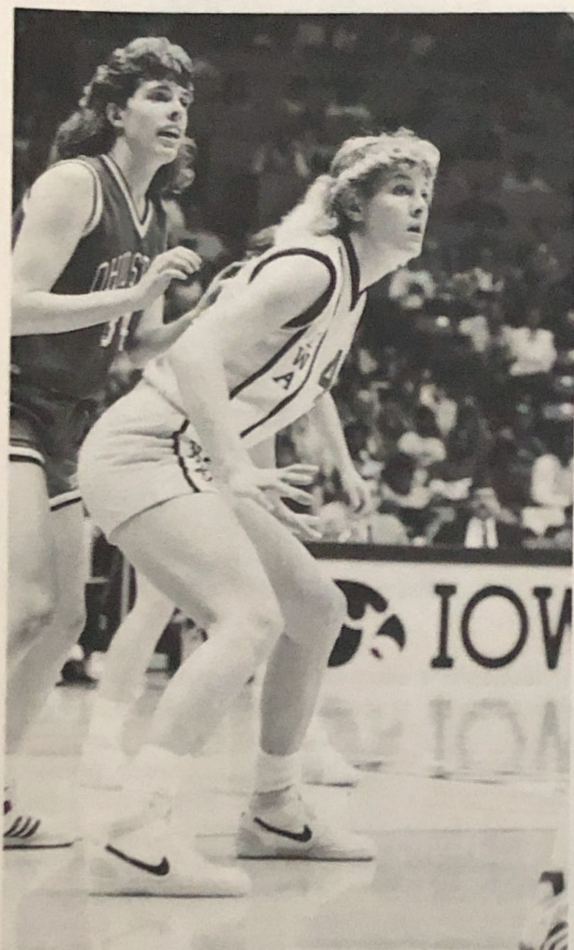

When you know exactly what you want.

Amana®

A Raytheon Company

For More Information Call 1-800-843-0304

THE OPENING TIP

Shanda Berry begins her senior year as a pre-season all-American and the top returning scorer on the Hawkeye roster.

Leading the Nation

In just five years, The University of Iowa basketball program has claimed the national spotlight and proven its individuals as the best in the country. Michelle Edwards ended her golden four-year career by earning the 1988 Champion Player of the Year honor, becoming the first Hawkeye to be named a first-team all-American and a three-time all-Big Ten choice. Head Coach C. Vivian Stringer also won national praise as the Converse Div. I Coach of the Year. Franthea Price earned all-Big Ten honors, while Shanda Berry was named to the second team and Jolette Law to the honorable mention squad. Last summer, Law competed on the silver medal-winning U.S. entry to the Jones Cup Games in Taiwan.