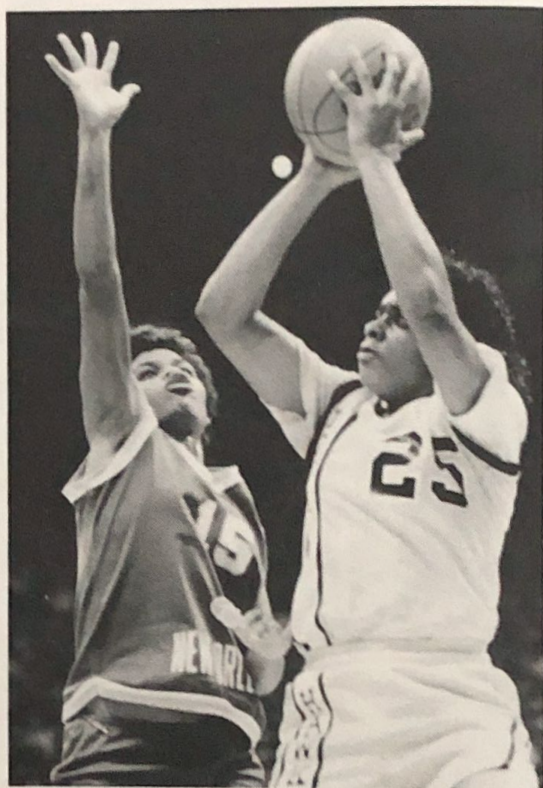

NATIONAL HONORS . . .

UNITED STATES OLYMPIC TRIALS

Shanda Berry, 1988
Michelle Edwards, 1988
Franthea Price, 1988
Lisa Becker, 1984

UNITED STATES WORLD JUNIOR NATIONAL TEAM

Shanda Berry (alternate), 1985
Franthea Price, 1986

UNITED STATES SELECT TEAM

Lisa Becker, 1985, 1987
Shanda Berry, 1986, 1987
Michelle Edwards, 1986
Lisa Long, 1986

NATIONAL OLYMPIC FESTIVAL

Lisa Becker, 1983
Shanda Berry, 1985
Michelle Edwards, 1985
Lisa Long, 1985
Franthea Price, 1985, 1986
Jolynn Schneider, 1986

UNITED STATES JONES CUP TEAM

Jolette Law, 1988
Shanda Berry, 1987
Franthea Price, 1987
Lisa Becker, 1985

CHAMPION PLAYER OF THE YEAR

Michelle Edwards, 1988

KODAK ALL-AMERICAN

Michelle Edwards, 1988

NAISMITH ALL-AMERICAN

Michelle Edwards, 1988

KODAK DISTRICT V ALL-AMERICAN

Michelle Edwards, 1987, 1988

STREET & SMITH PRESEASON ALL-AMERICAN

Michelle Edwards, 1986, 1987
Shanda Berry, 1988
Franthea Price, 1988

CHICAGO TRIBUNE SILVER BASKETBALL RECIPIENT

Michelle Edwards, 1988

Franthea Price

The Lark

The Same Yesterday, Today and Tomorrow