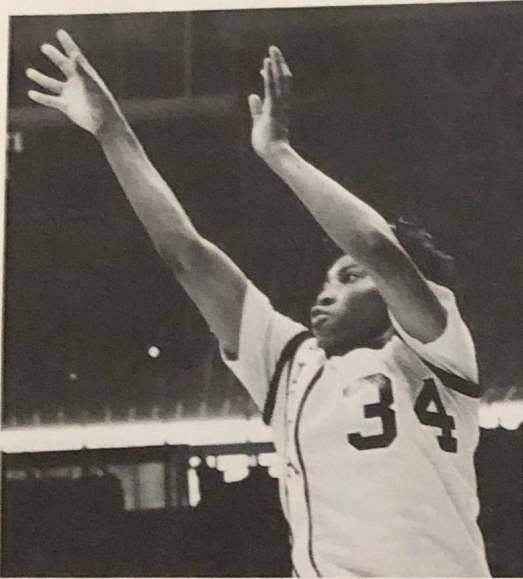

HAWKEYE ACTION...

Jolette Law